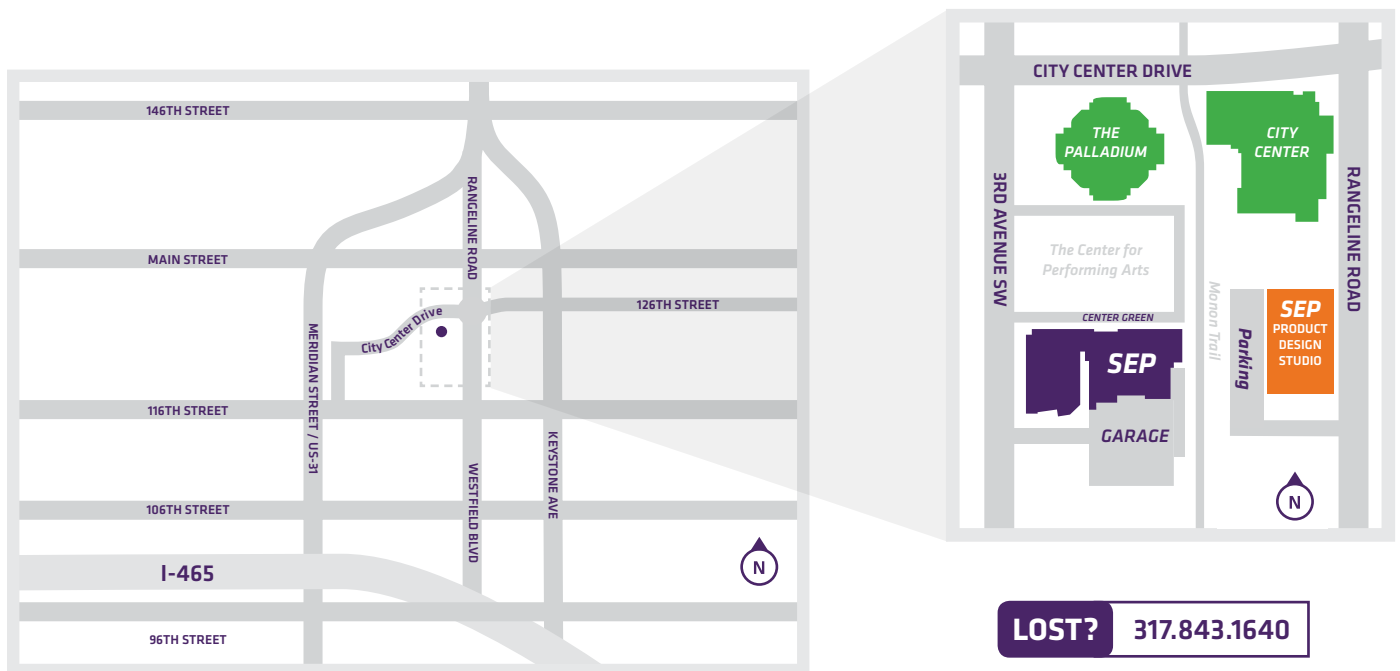

SOFTWARE ENGINEERING PROFESSIONALS

FOUR CENTER GREEN • SUITE 400
CARMEL, IN • 46032-3807

MAP & DIRECTIONS TO SEP

Our parking garage is located on 3rd Avenue SW, attached to our building.
Please enter through the 4th floor.

MAP

DIRECTIONS

SW SOUTH WEST

From the south and west, take I-465 to exit 31 and go north on Meridian Street to 116th Street.

Turn right on 116th Street and follow to Range Line Road and turn left. Go north to the intersection of City Center Drive/126th Street.

Turn left on City Center Drive and turn left on 3rd Avenue SW. SEP will be on your left.

SE SOUTH EAST

From the south and east, take I-465, exit Keystone Avenue and go north to 126th Street.

Turn left on 126th. This road will turn into City Center drive. Turn left on 3rd Avenue SW. SEP will be on your left.

N NORTH

From the north, take US-31, turn left on Range Line Road and follow south to the intersection of City Center Drive/126th Street.

Turn right on City Center Drive and turn left on 3rd Avenue SW. SEP will be on your left.